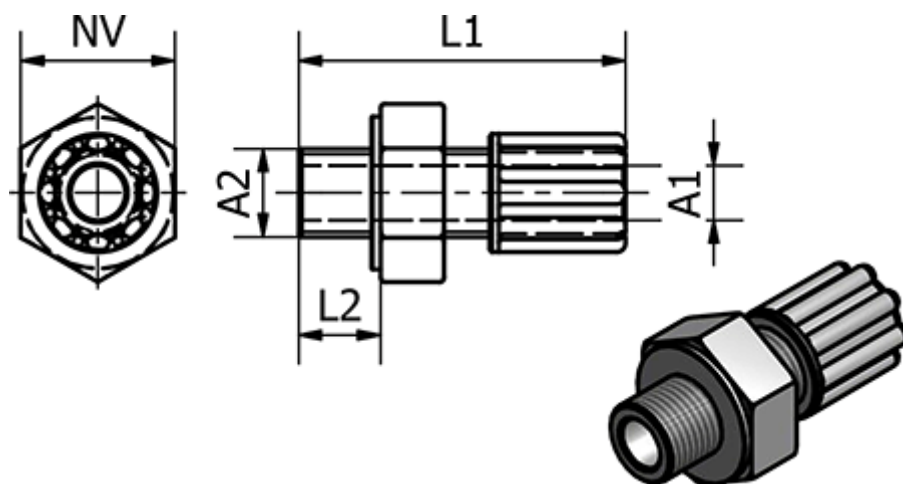

# Data Sheet

Article number: 58612032

Description: Push-on 120.32, Ø6/8 - G 1/2"  
Straight

## Measures

Ext. Hose Diameter A1	= 6/8
L1	= 46
L2	= 14
NV	= 27
Thread A2	= G 1/2"